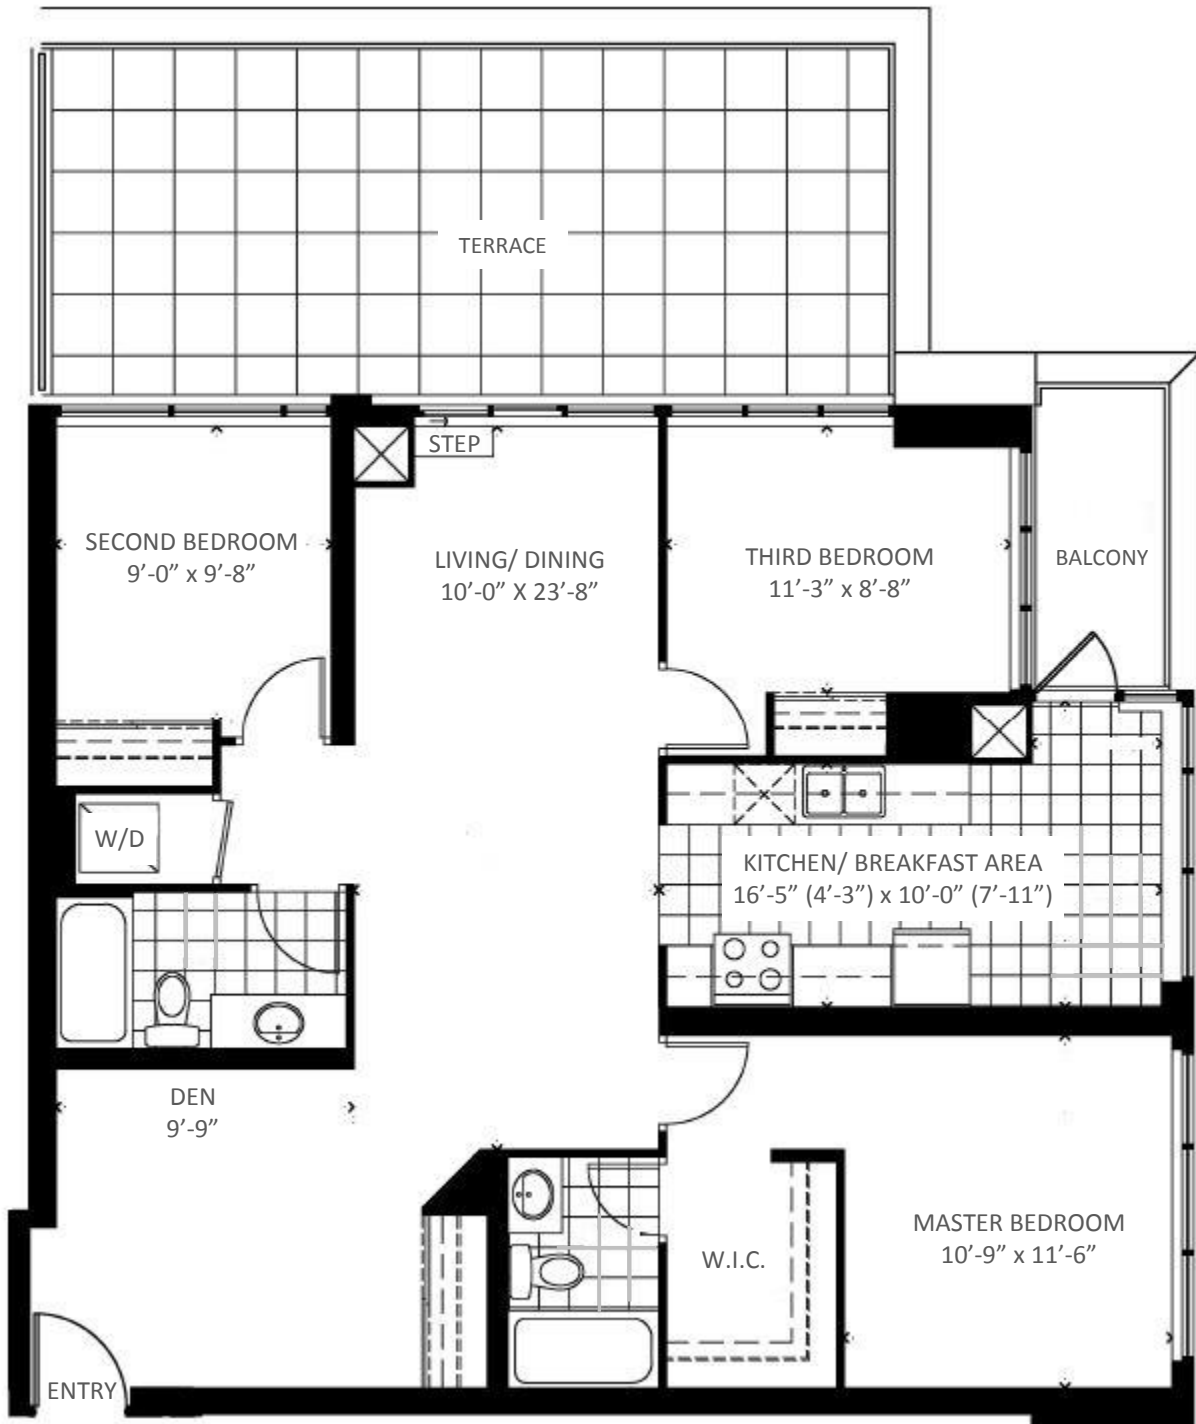

Crystal

TOWER 2
55 EGLINTON AVE. WEST

SUITE 302

3 BEDROOMS + DEN

Suite Area: 1,188 Sq.Ft.
Balcony Area: 363 Sq.Ft.

Total Area: **1,551** Sq. Ft.

Floor 3

EGLINTON AVE. WEST